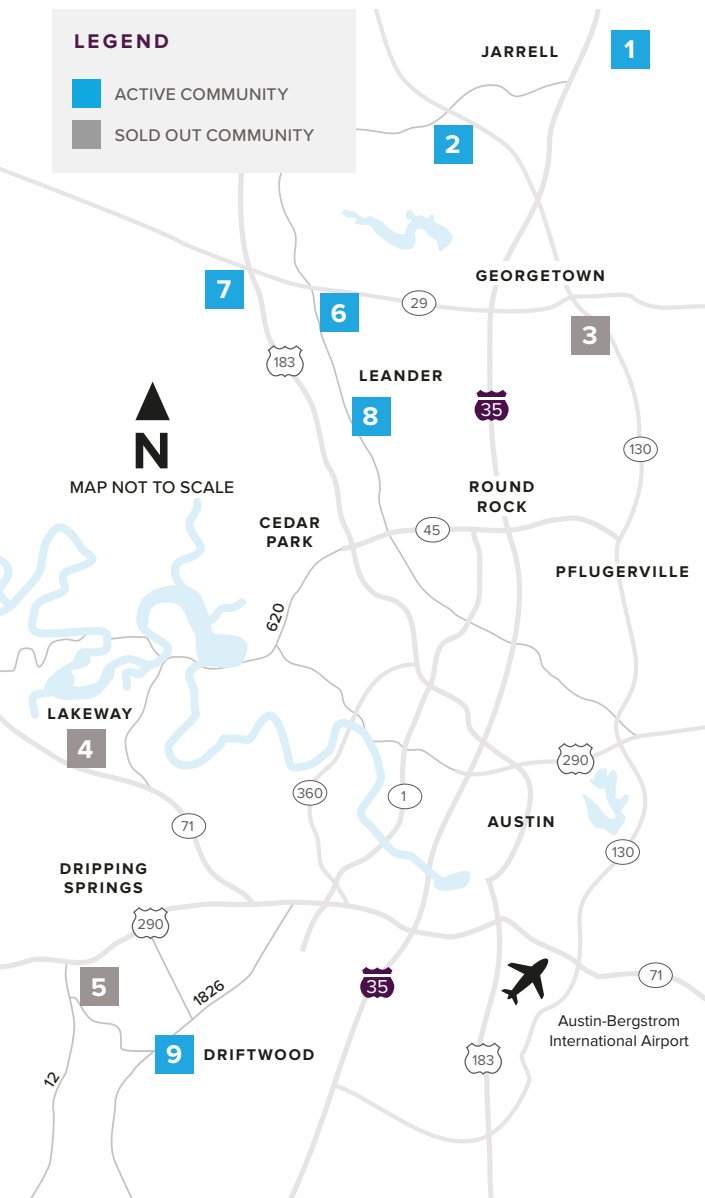

# Where to find us

## IN THE GREATER AUSTIN AREA

Click on a community below for more information.

### GEORGETOWN

- 2** GATLIN CREEK  
From the Upper \$300s  
512.271.3817
- 3** SADDLECREEK  
SOLD OUT  
512.271.3831

### LAKEWAY

- 4** ROUGH HOLLOW  
SOLD OUT  
512.271.3831