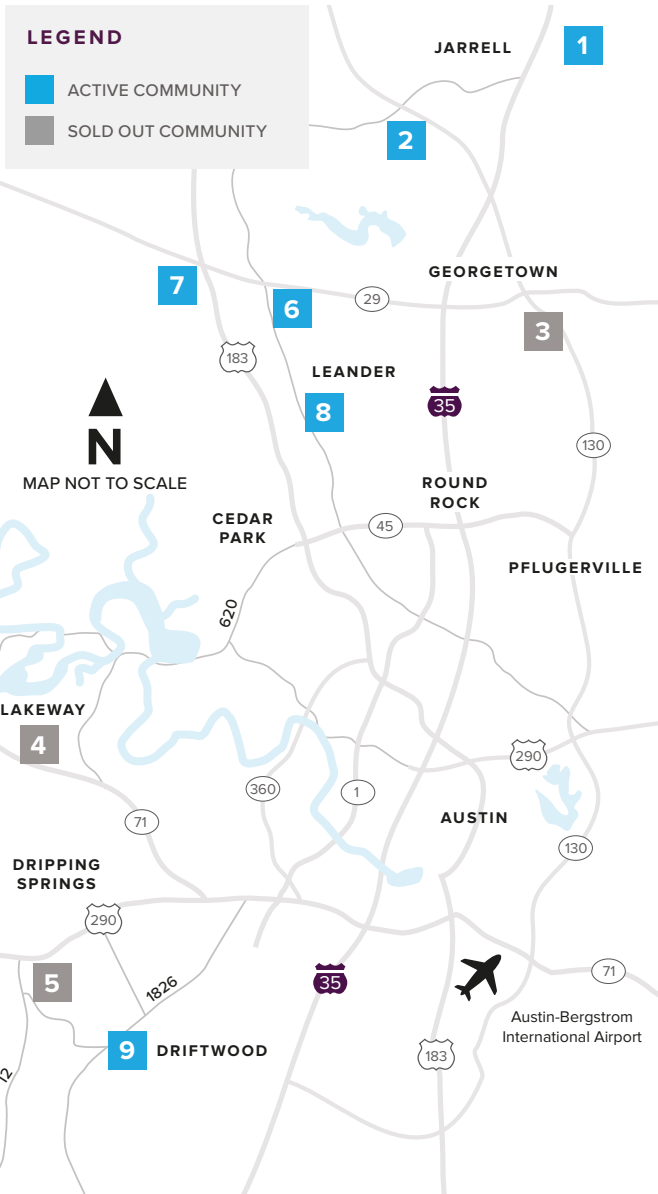

Where to find us

IN THE GREATER AUSTIN AREA

Click on a community below for more information.

NEW HOMES

from the Mid \$200s to \$800s+

JARRELL

1 SONTERRA
THE ENCLAVE AT SONTERRA
From the Mid \$200s
512.884.5788

COOL WATER AT SONTERRA
Coming Soon

GEORGETOWN

2 GATLIN CREEK
From the Upper \$300s
512.271.3817

3 SADDLECREEK
SOLD OUT
512.271.3831

LAKEWAY

4 ROUGH HOLLOW
SOLD OUT
512.271.3831

DRIPPING SPRINGS

5 BUTLER RANCH ESTATES
SOLD OUT
512.809.4360

LEANDER

6 REAGAN'S OVERLOOK
Final Opportunities
From the Upper \$800s
512.271.3787

7 DEERBROOKE
Now Open!
From the Mid \$300s
737.825.2901

8 CRYSTAL SPRINGS

THE COVES
From the Low \$300s
512.271.3851

THE FALLS
From the Upper \$300s
512.271.3851

THE LAKES
From the Mid \$400s
512.271.3852

DRIFTWOOD

9 RIM ROCK
Closeout - Last Lot For Sale
512.809.4360

A HOME FOR
EVERY DREAM®

CenturyCommunities.com/Austin | 512.271.3831