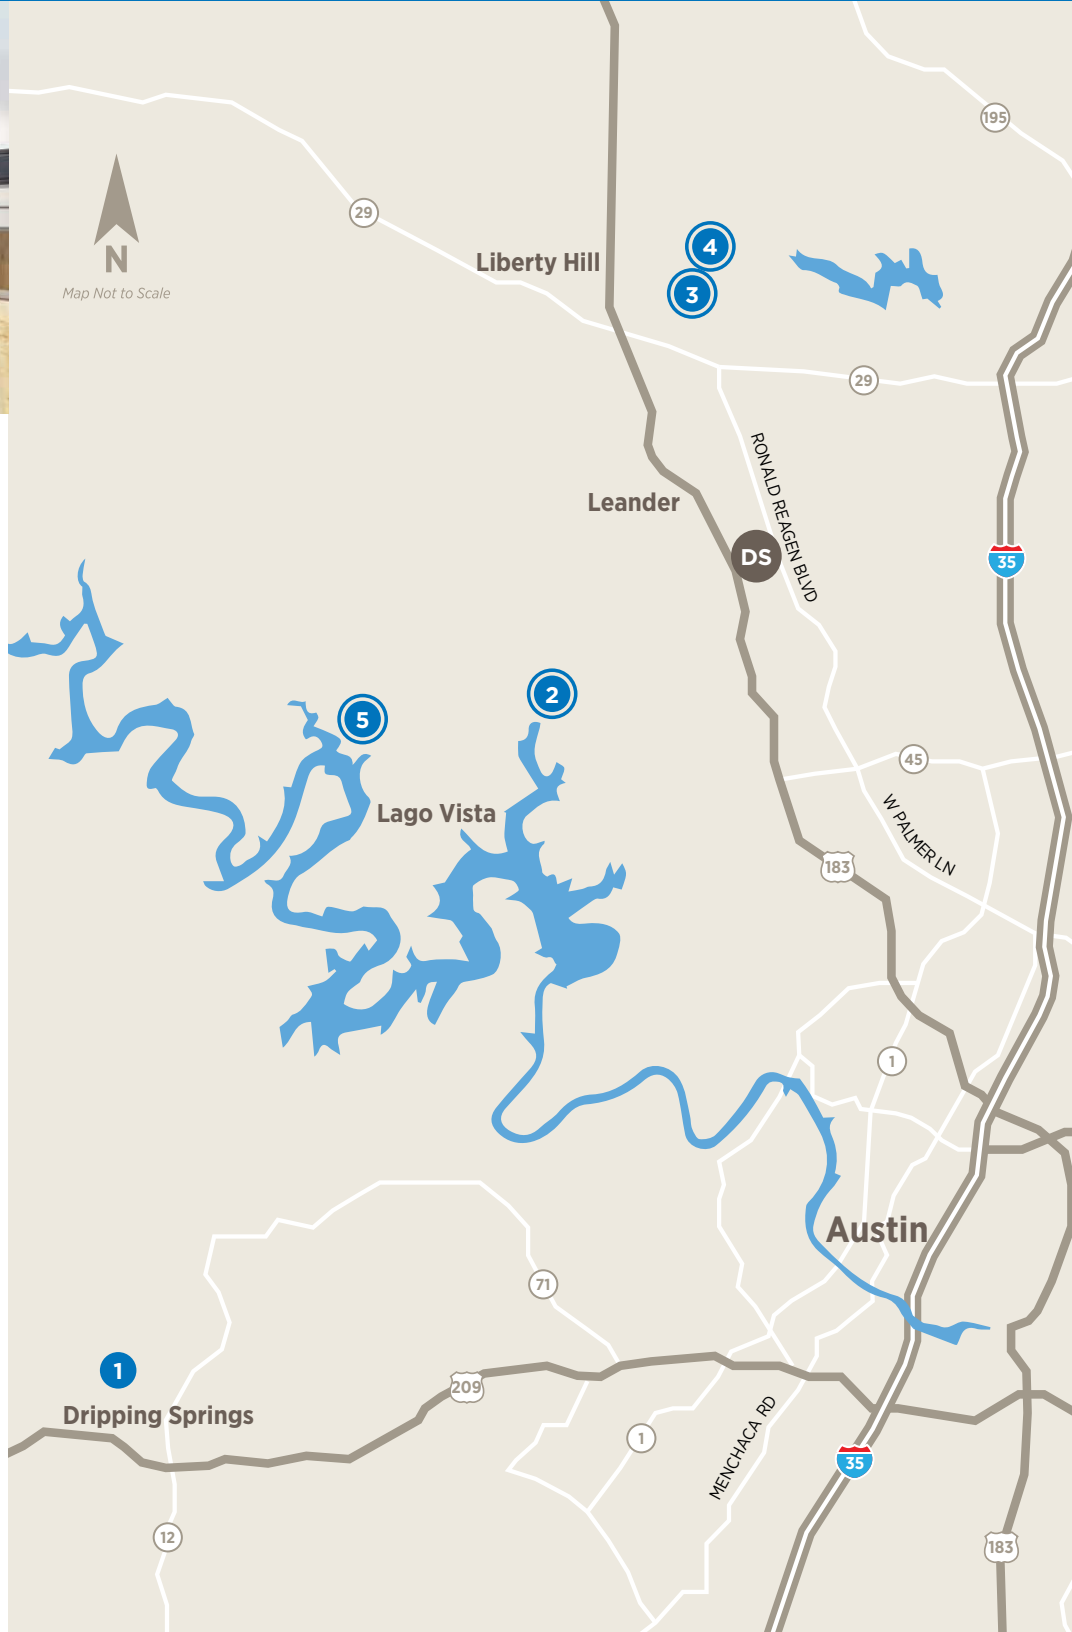

MAP GUIDE TO TOLL BROTHERS COMMUNITIES IN THE AUSTIN AREA

DS **AUSTIN DESIGN STUDIO**
 1320 Arrow Point Dr, Suite 401
 Cedar Park, TX 78613
 737-227-5730

1 **ESPERANZA**
 166 Prairie Clover Dr
 Dripping Springs, TX 78620
 0.75 acre home sites

2 **TRAVISSO**
 1837 Ficuzza Wy
 Leander, TX 78641
 Capri Collection—50-foot-wide home sites
 Siena Collection—60-foot-wide home sites
 Naples Collection—70-foot-wide home sites
 Florence Collection—80+-foot-wide home sites

3 **TOLL BROTHERS AT SANTA RITA RANCH**
 528 Exploration Cr
 Liberty Hill, TX 78628
 70-foot-wide home sites

4 **REGENCY AT SANTA RITA RANCH**
55+ 500 Sweetgrass Ct
 Liberty Hill, TX 78642
 Garden Collection—50-foot-wide home sites
 Meadow Collection—60-foot-wide home sites
 Orchard Collection—70-foot-wide home sites

5 **LAKESIDE AT TESSERA**
 Coming Soon

○ = AMENITIES/RESORT

○55+ = ACTIVE ADULT COMMUNITY