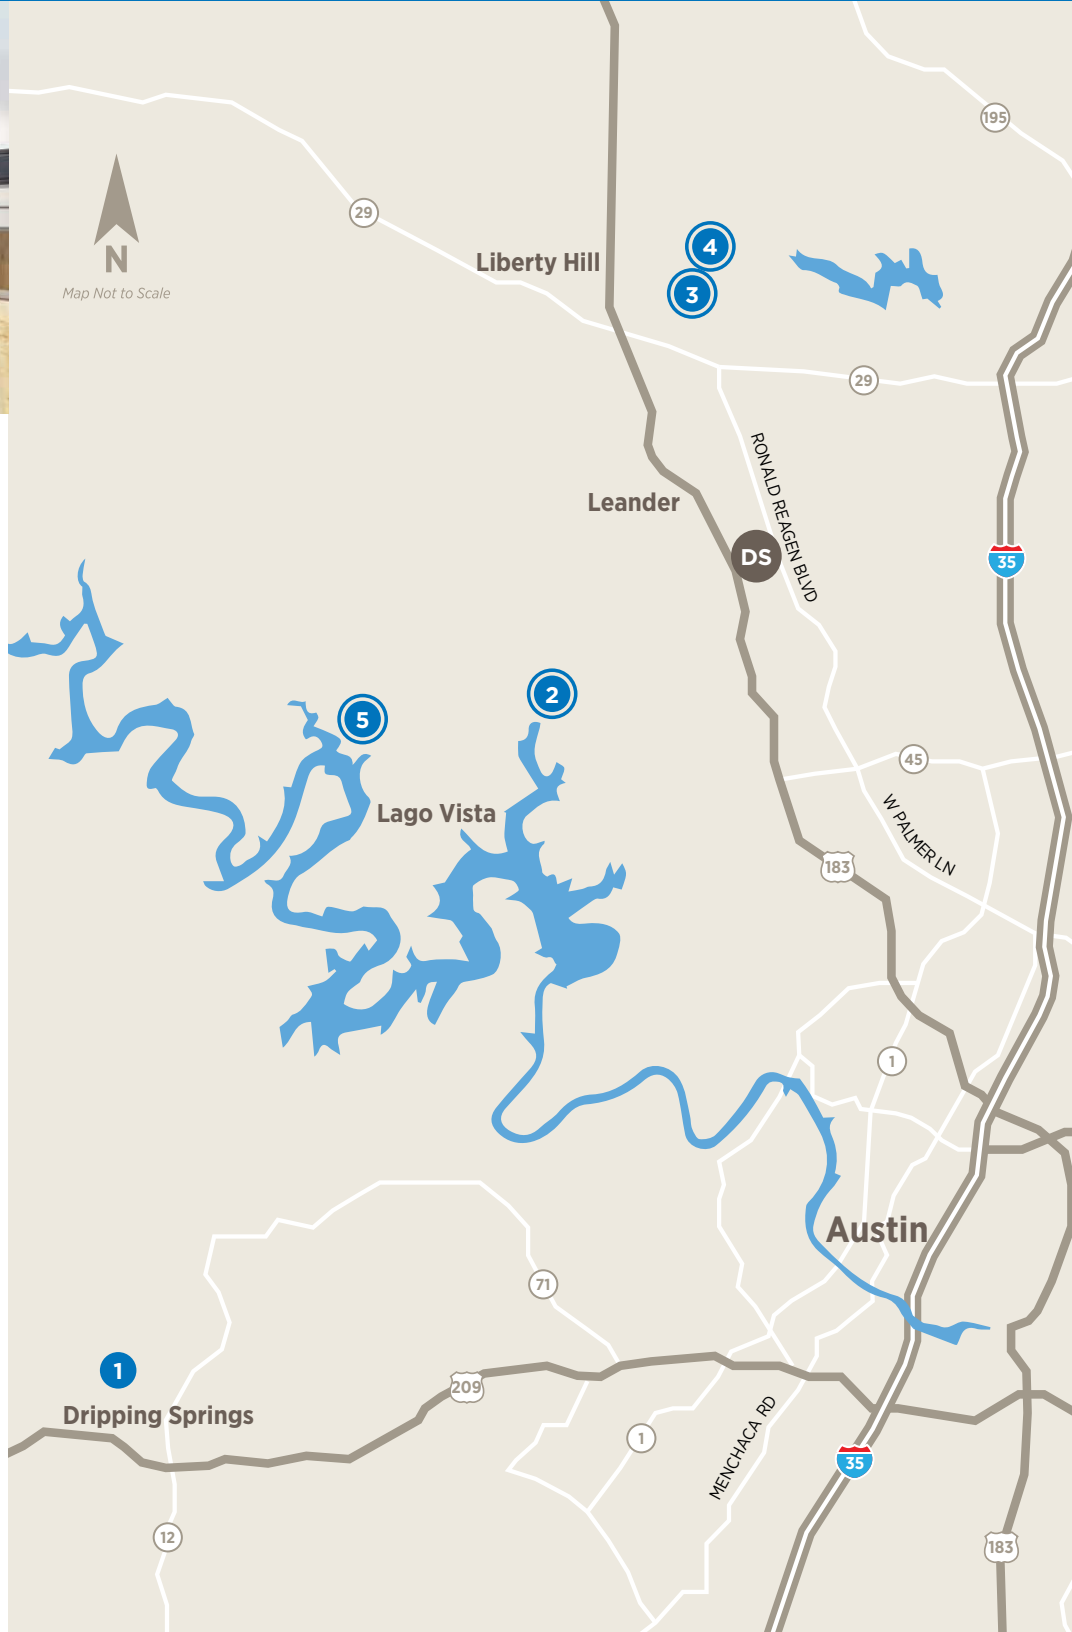

## MAP GUIDE TO TOLL BROTHERS COMMUNITIES IN THE AUSTIN AREA

**DS** **AUSTIN DESIGN STUDIO**  
 1320 Arrow Point Dr, Suite 401  
 Cedar Park, TX 78613  
 737-227-5730

**1** **ESPERANZA**  
 166 Prairie Clover Dr  
 Dripping Springs, TX 78620  
 0.75 acre home sites

**2** **TRAVISSO**  
 1837 Ficuzza Wy  
 Leander, TX 78641  
 Capri Collection—50-foot-wide home sites  
 Siena Collection—60-foot-wide home sites  
 Naples Collection—70-foot-wide home sites  
 Florence Collection—80+-foot-wide home sites

**3** **TOLL BROTHERS AT SANTA RITA RANCH**  
 528 Exploration Cr  
 Liberty Hill, TX 78628  
 70-foot-wide home sites

**4** **REGENCY AT SANTA RITA RANCH**  
**55+** 500 Sweetgrass Ct  
 Liberty Hill, TX 78642  
 Garden Collection—50-foot-wide home sites  
 Meadow Collection—60-foot-wide home sites  
 Orchard Collection—70-foot-wide home sites

**5** **LAKESIDE AT TESSERA**  
 Coming Soon

**○** = AMENITIES/RESORT

**○55+** = ACTIVE ADULT COMMUNITY