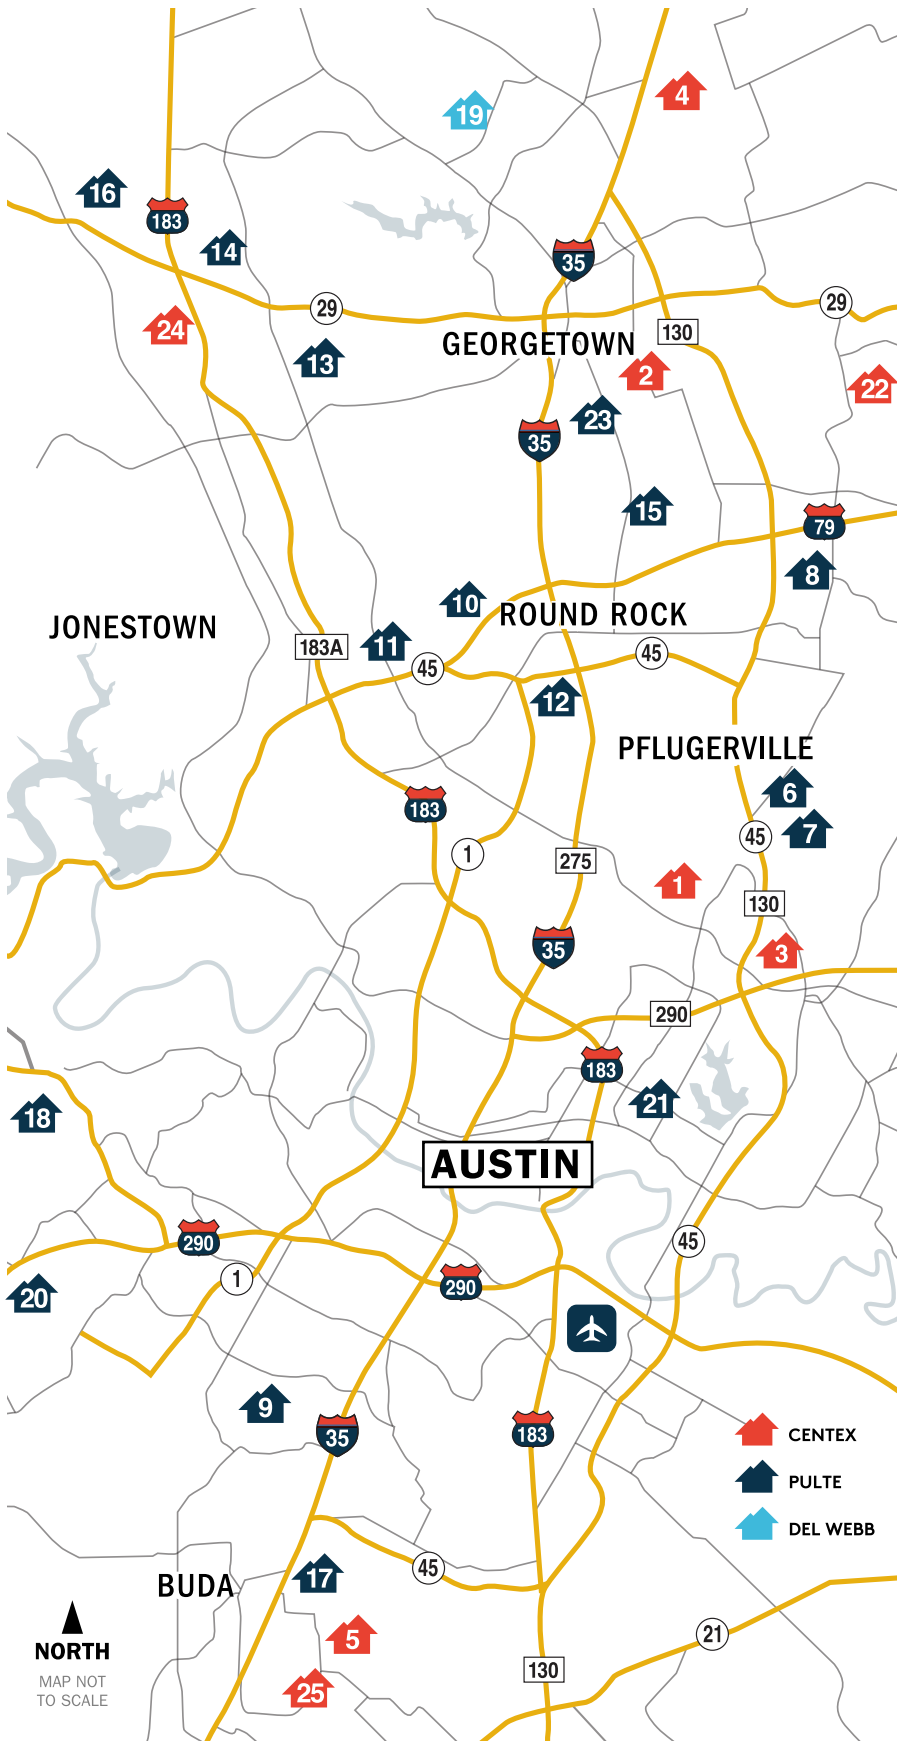

Centex®

Pulte  
Homes

Del Webb®

**1** **Bellingham Meadows**  
From the mid-\$200s  
7513 Antrim Trail  
Austin, TX 78754  
512-746-7064

**2** **Carlson Place**  
From the low-\$200s  
2049 Cliffbrake Way  
Georgetown, TX 78626  
512-729-1362

**3** **ShadowGlen**  
From the low-\$200s  
14112 Arbor Hill Cv.  
Manor, TX 78653  
512-729-1249

**4** **Sonterra**  
From the high-\$100s  
605 Sonterra Blvd  
Jarrell, TX 76537  
512-714-2982

**5** **Sunfield**  
From the low-\$200s  
825 Cherrystone Loop  
Buda, TX 78610  
512-729-1204

**17** **Sunfield**  
From the low-\$200s  
824 Cherrystone Loop  
Buda, TX 78610  
512-982-6183

**18** **Sweetwater**  
From the mid-\$300s  
6120 Llano Stage Trail  
Austin, TX 78738  
512-675-7187

**19** **Sun City Texas by Del Webb**  
From the low-\$200s  
1501 Sun City Blvd  
Georgetown, TX 78633  
512-729-1228

**COMING SOON!**

**20** Caliterra

**21** East Parke

**22** Grove at Bull Creek

**23** Hidden Oak

**24** Summerlyn

**25** Sunset Oaks

**NORTH**  
MAP NOT TO SCALE