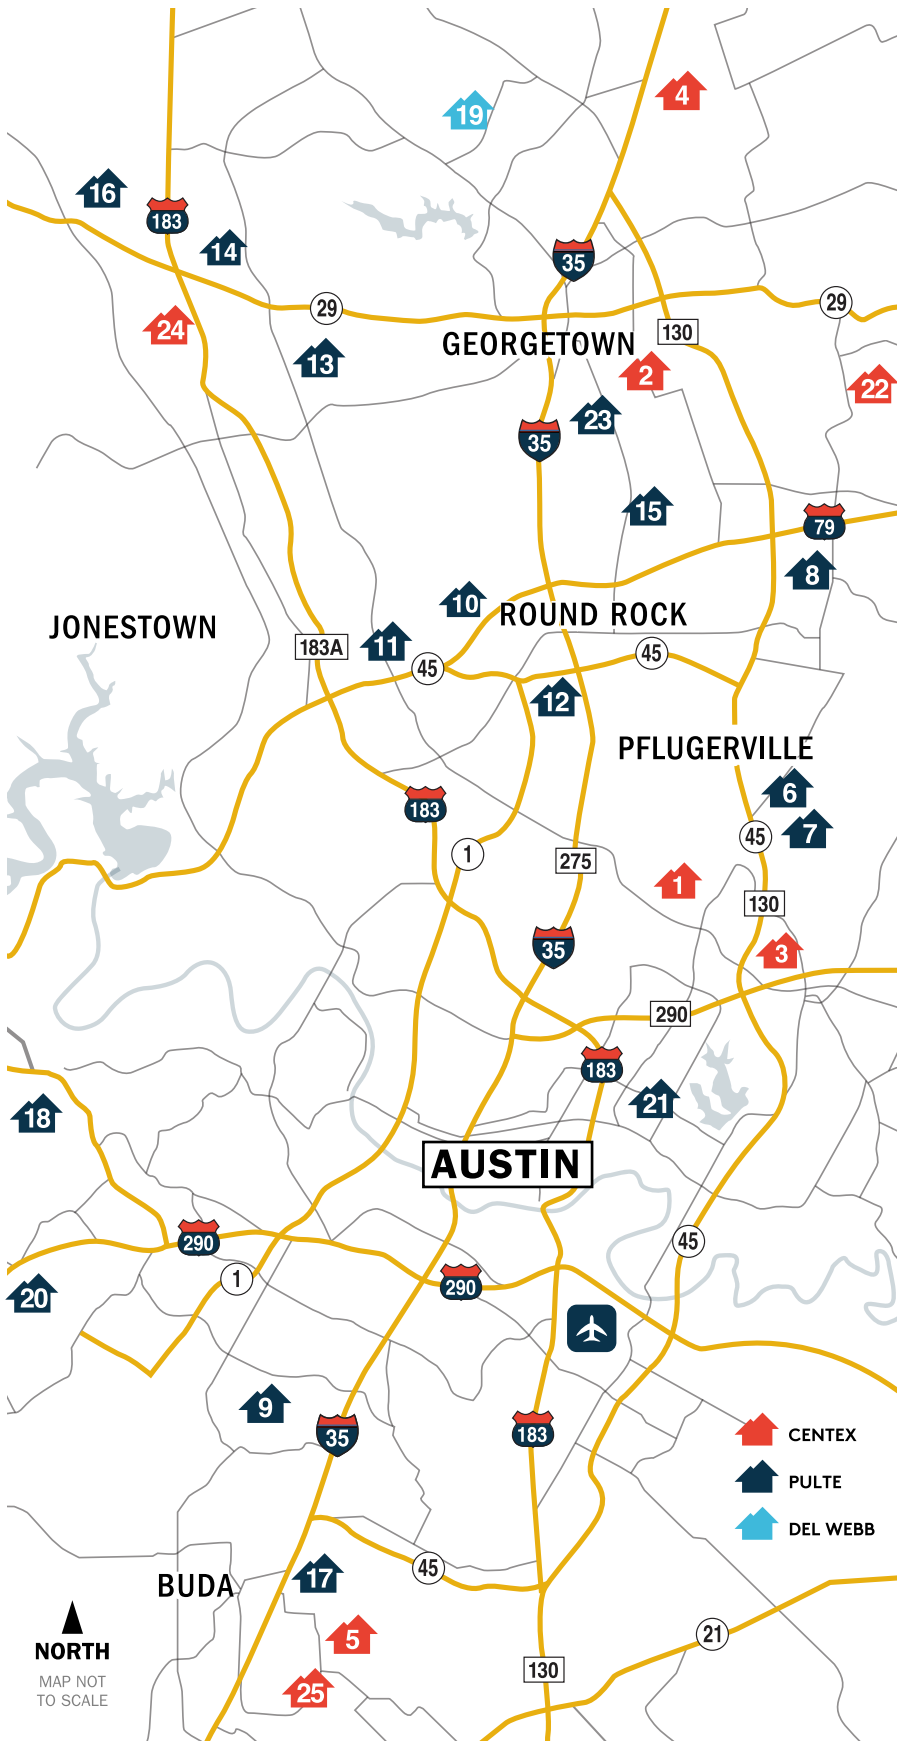

Centex®

Pulte Homes

Del Webb®

1 **Bellingham Meadows**
From the mid-$200s
7513 Antrim Trail
Austin, TX 78754
512-746-7064

2 **Carlson Place**
From the low-$200s
2049 Cliffbrake Way
Georgetown, TX 78626
512-729-1362

3 **ShadowGlen**
From the low-$200s
14112 Arbor Hill Cv.
Manor, TX 78653
512-729-1249

4 **Sonterra**
From the high-$100s
605 Sonterra Blvd
Jarrell, TX 76537
512-714-2982

5 **Sunfield**
From the low-$200s
825 Cherrystone Loop
Buda, TX 78610
512-729-1204

6 **Becker Farm**
From the mid-$200s
3703 Texel Lane
Pflugerville, TX 78660
512-729-1316

7 **Carmel**
From the mid-$200s
16909 Casanova Ave
Pflugerville TX 78660
512-729-1350

8 **Carmel Creek**
From the low-$200s
106 Cyril Drive
Hutto, TX 78634
512-729-1283

9 **Encore at Drew Lane**
From the low-$300s
10405 Abana Way
Austin, TX 78748
512-729-1289

10 **Heritage Oaks at Pearson Place**
From the low-$600s
10309 Lavon Bend
Austin, TX 78717
512-359-3861

11 **Parmer Crossing**
From the mid-$300s
13903 Osmarea Drive
Austin, TX 78717
512-648-2915

12 **Preston Village**
From the mid-$300s
3100 Lions Tail Street
Austin, TX 78728
512-729-1344

13 **Rancho Sienna**
From the low-$200s
808 Bonnet Boulevard
Georgetown, TX 78628
512-714-2277

14 **Santa Rita Ranch**
From the low-$200s
112 Leon Loop
Liberty Hill, TX 78642
512-729-1240

15 **Siena**
From the mid-$200s
7903 Mozart Street
Round Rock, TX 78665
512-729-1375

16 **Stonewall Ranch**
From the mid-$200s
83 Prospector Lane
Liberty Hill, TX 78642
512-379-6377

17 **Sunfield**
From the low-$200s
824 Cherrystone Loop
Buda, TX 78610
512-982-6183

18 **Sweetwater**
From the mid-$300s
6120 Llano Stage Trail
Austin, TX 78738
512-675-7187

19 **Sun City Texas by Del Webb**
From the low-$200s
1501 Sun City Blvd
Georgetown, TX 78633
512-729-1228

COMING SOON!

20 Caliterra

21 East Parke

22 Grove at Bull Creek

23 Hidden Oak

24 Summerlyn

25 Sunset Oaks

NORTH
MAP NOT TO SCALE