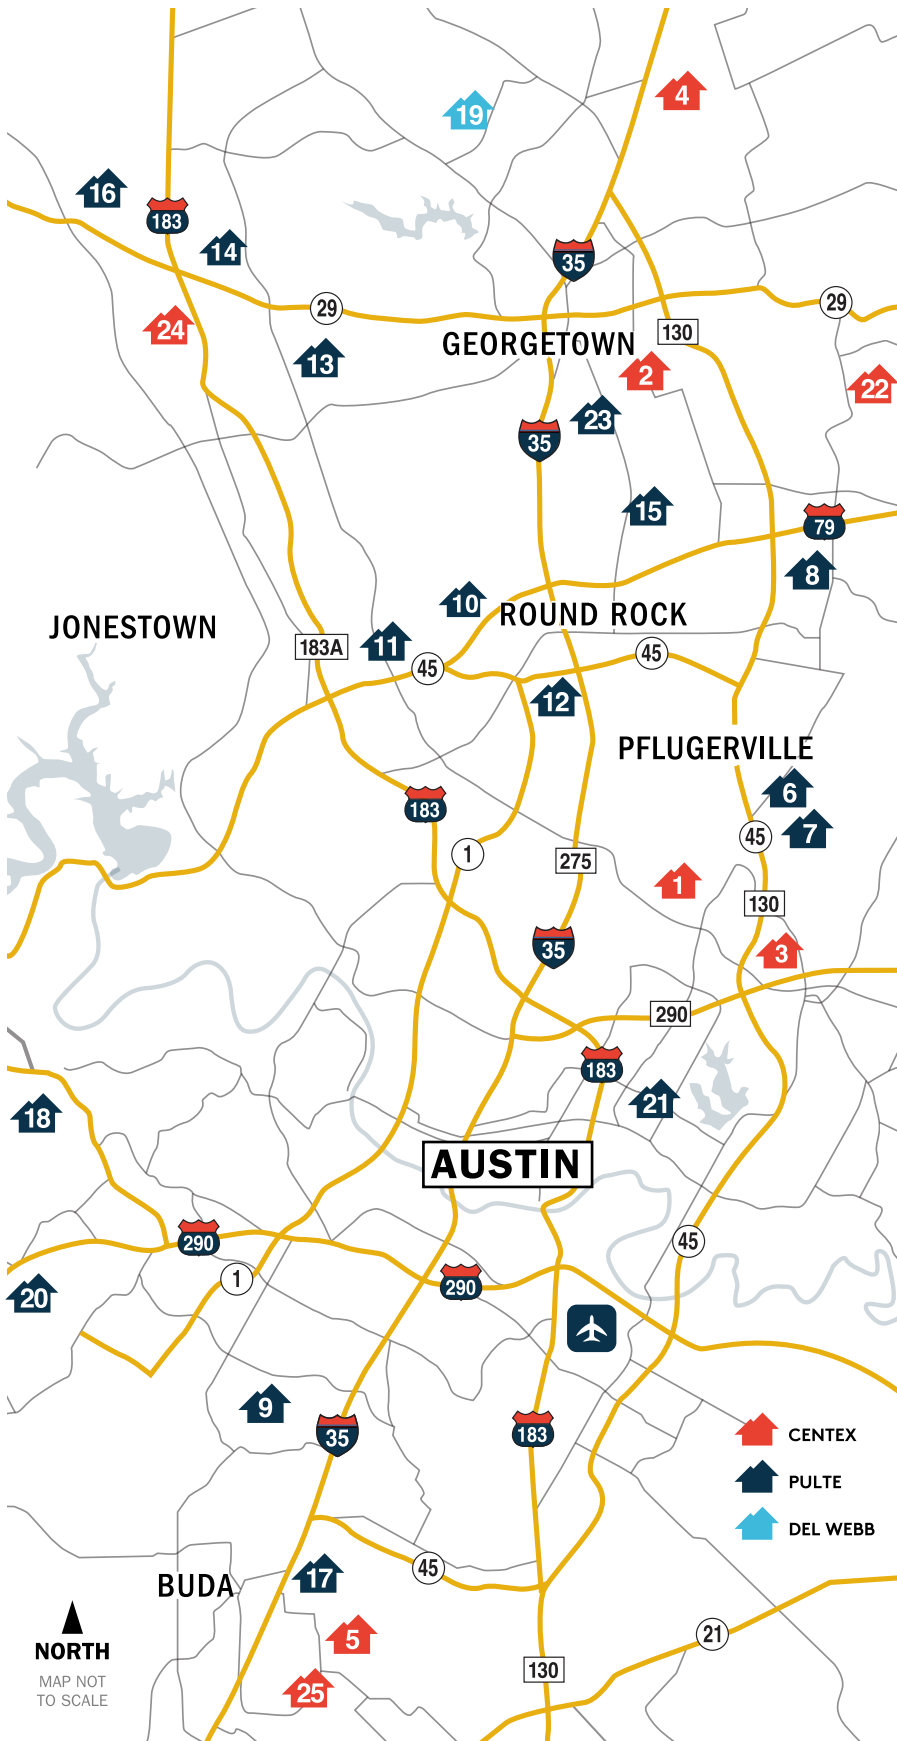

Centex®

Pulte  
Homes

Del Webb®

**1** **Bellingham Meadows**  
From the mid-\$200s  
7513 Antrim Trail  
Austin, TX 78754  
512-746-7064

**2** **Carlson Place**  
From the low-\$200s  
2049 Cliffbrake Way  
Georgetown, TX 78626  
512-729-1362

**3** **ShadowGlen**  
From the low-\$200s  
14112 Arbor Hill Cv.  
Manor, TX 78653  
512-729-1249

**4** **Sonterra**  
From the high-\$100s  
605 Sonterra Blvd  
Jarrell, TX 76537  
512-714-2982

**5** **Sunfield**  
From the low-\$200s  
825 Cherrystone Loop  
Buda, TX 78610  
512-729-1204

**17** **Sunfield**  
From the low-\$200s  
824 Cherrystone Loop  
Buda, TX 78610  
512-982-6183

**18** **Sweetwater**  
From the mid-\$300s  
6120 Llano Stage Trail  
Austin, TX 78738  
512-675-7187

**19** **Sun City Texas by Del Webb**  
From the low-\$200s  
1501 Sun City Blvd  
Georgetown, TX 78633  
512-729-1228

**COMING SOON!**

**20** **Caliterra**

**21** **East Parke**

**22** **Grove at Bull Creek**

**23** **Hidden Oak**

**24** **Summerlyn**

**25** **Sunset Oaks**

**NORTH**  
MAP NOT TO SCALE