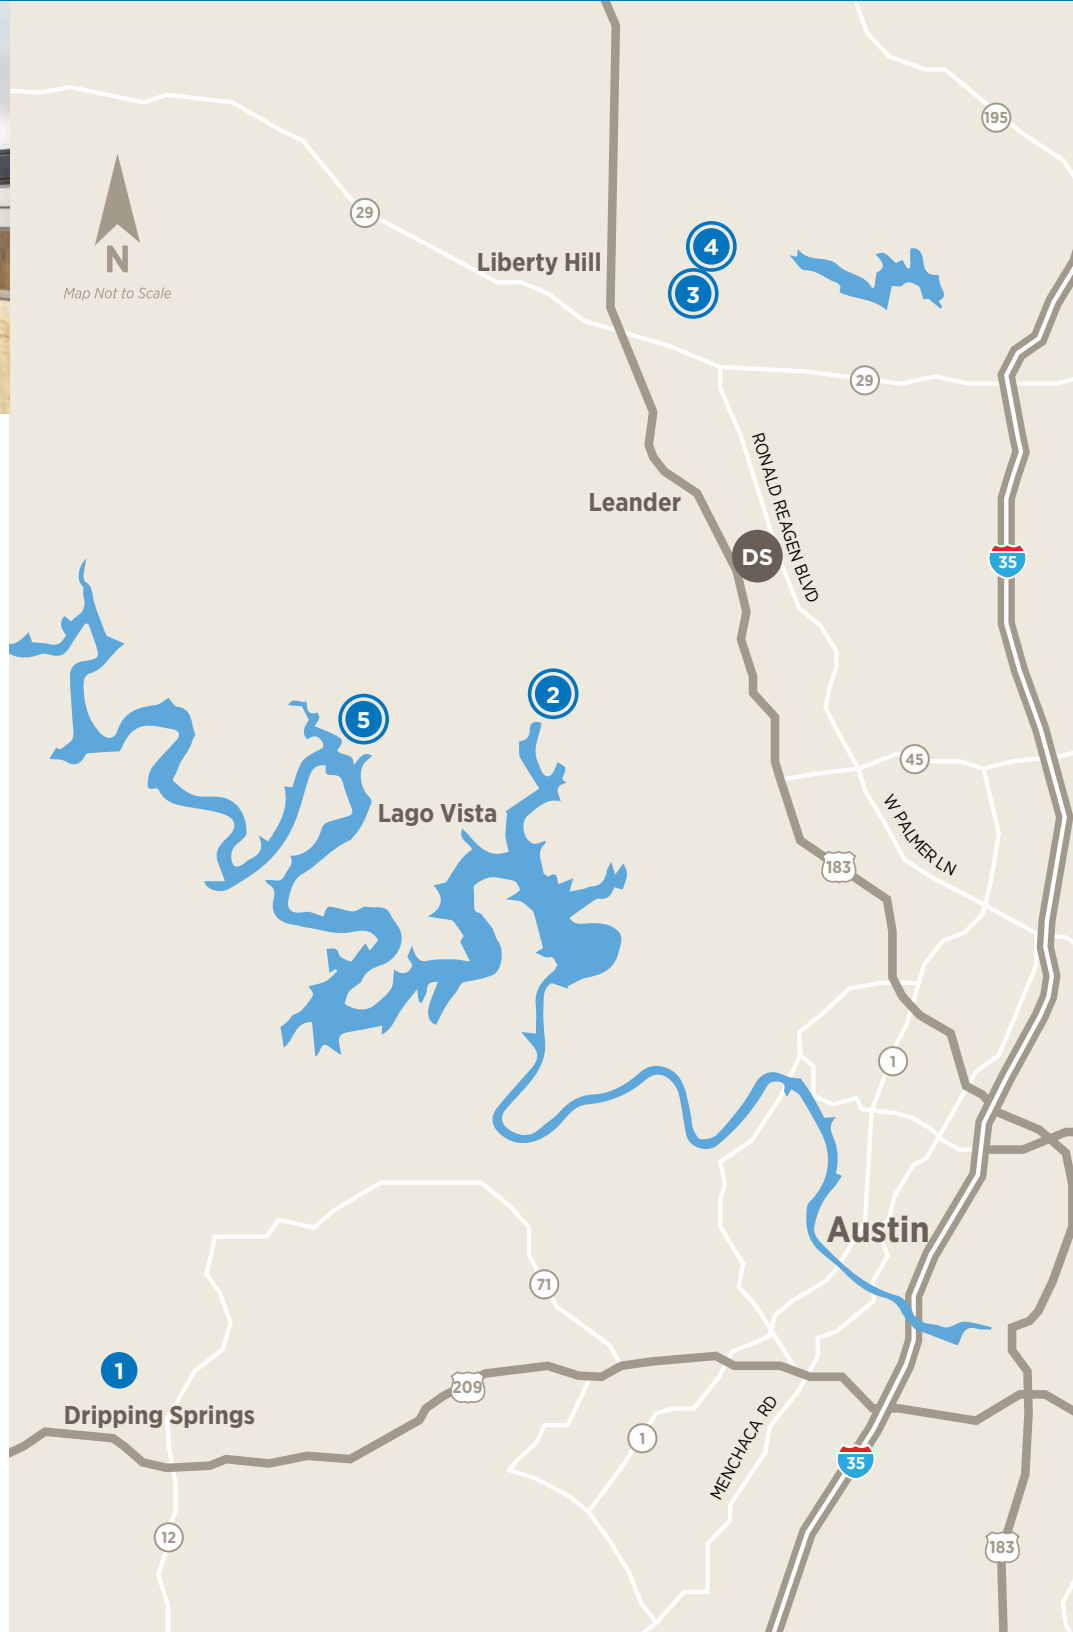

## MAP GUIDE TO TOLL BROTHERS COMMUNITIES IN THE AUSTIN AREA

**DS** **AUSTIN DESIGN STUDIO**  
 1320 Arrow Point Dr, Suite 401  
 Cedar Park, TX 78613  
 737-227-5730

**1** **ESPERANZA**  
 166 Prairie Clover Dr  
 Dripping Springs, TX 78620  
 0.75 acre home sites

**2** **TRAVISSO**  
 1837 Ficuzza Wy  
 Leander, TX 78641  
 Capri Collection—50-foot-wide home sites  
 Siena Collection—60-foot-wide home sites  
 Naples Collection—70-foot-wide home sites  
 Florence Collection—80+foot-wide home sites

**3** **TOLL BROTHERS AT SANTA RITA RANCH**  
 528 Exploration Cr  
 Liberty Hill, TX 78628  
 70-foot-wide home sites

**4** **REGENCY AT SANTA RITA RANCH**  
**55+** 500 Sweetgrass Ct  
 Liberty Hill, TX 78642  
 Garden Collection—50-foot-wide home sites  
 Meadow Collection—60-foot-wide home sites  
 Orchard Collection—70-foot-wide home sites

**5** **LAKESIDE AT TESSERA**  
 Coming Soon

**○** = AMENITIES/RESORT

**○55+** = ACTIVE ADULT COMMUNITY