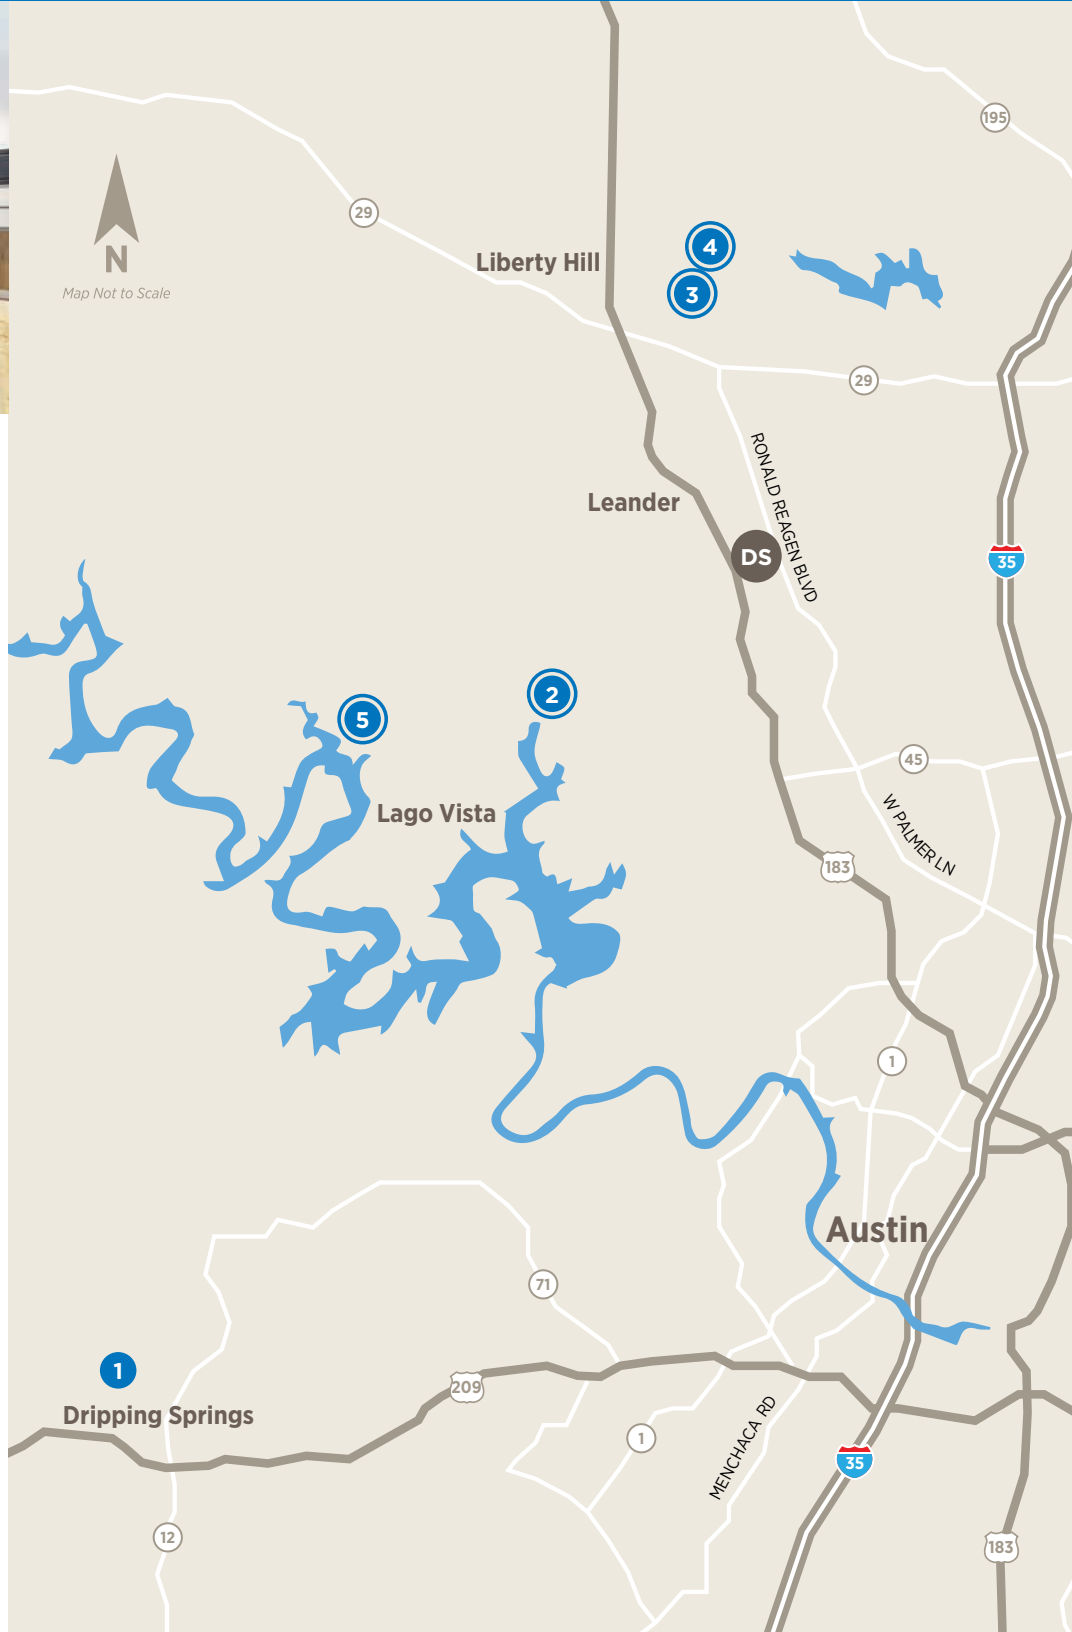

MAP GUIDE TO TOLL BROTHERS COMMUNITIES IN THE AUSTIN AREA

DS **AUSTIN DESIGN STUDIO**
 1320 Arrow Point Dr, Suite 401
 Cedar Park, TX 78613
 737-227-5730

1 **ESPERANZA**
 166 Prairie Clover Dr
 Dripping Springs, TX 78620
 0.75 acre home sites

2 **TRAVISSO**
 1837 Ficuzza Wy
 Leander, TX 78641
 Capri Collection—50-foot-wide home sites
 Siena Collection—60-foot-wide home sites
 Naples Collection—70-foot-wide home sites
 Florence Collection—80+-foot-wide home sites

3 **TOLL BROTHERS AT SANTA RITA RANCH**
 528 Exploration Cr
 Liberty Hill, TX 78628
 70-foot-wide home sites

4 **REGENCY AT SANTA RITA RANCH**
55+ 500 Sweetgrass Ct
 Liberty Hill, TX 78642
 Garden Collection—50-foot-wide home sites
 Meadow Collection—60-foot-wide home sites
 Orchard Collection—70-foot-wide home sites

5 **LAKESIDE AT TESSERA**
 Coming Soon

● = AMENITIES/RESORT

55+ = ACTIVE ADULT COMMUNITY