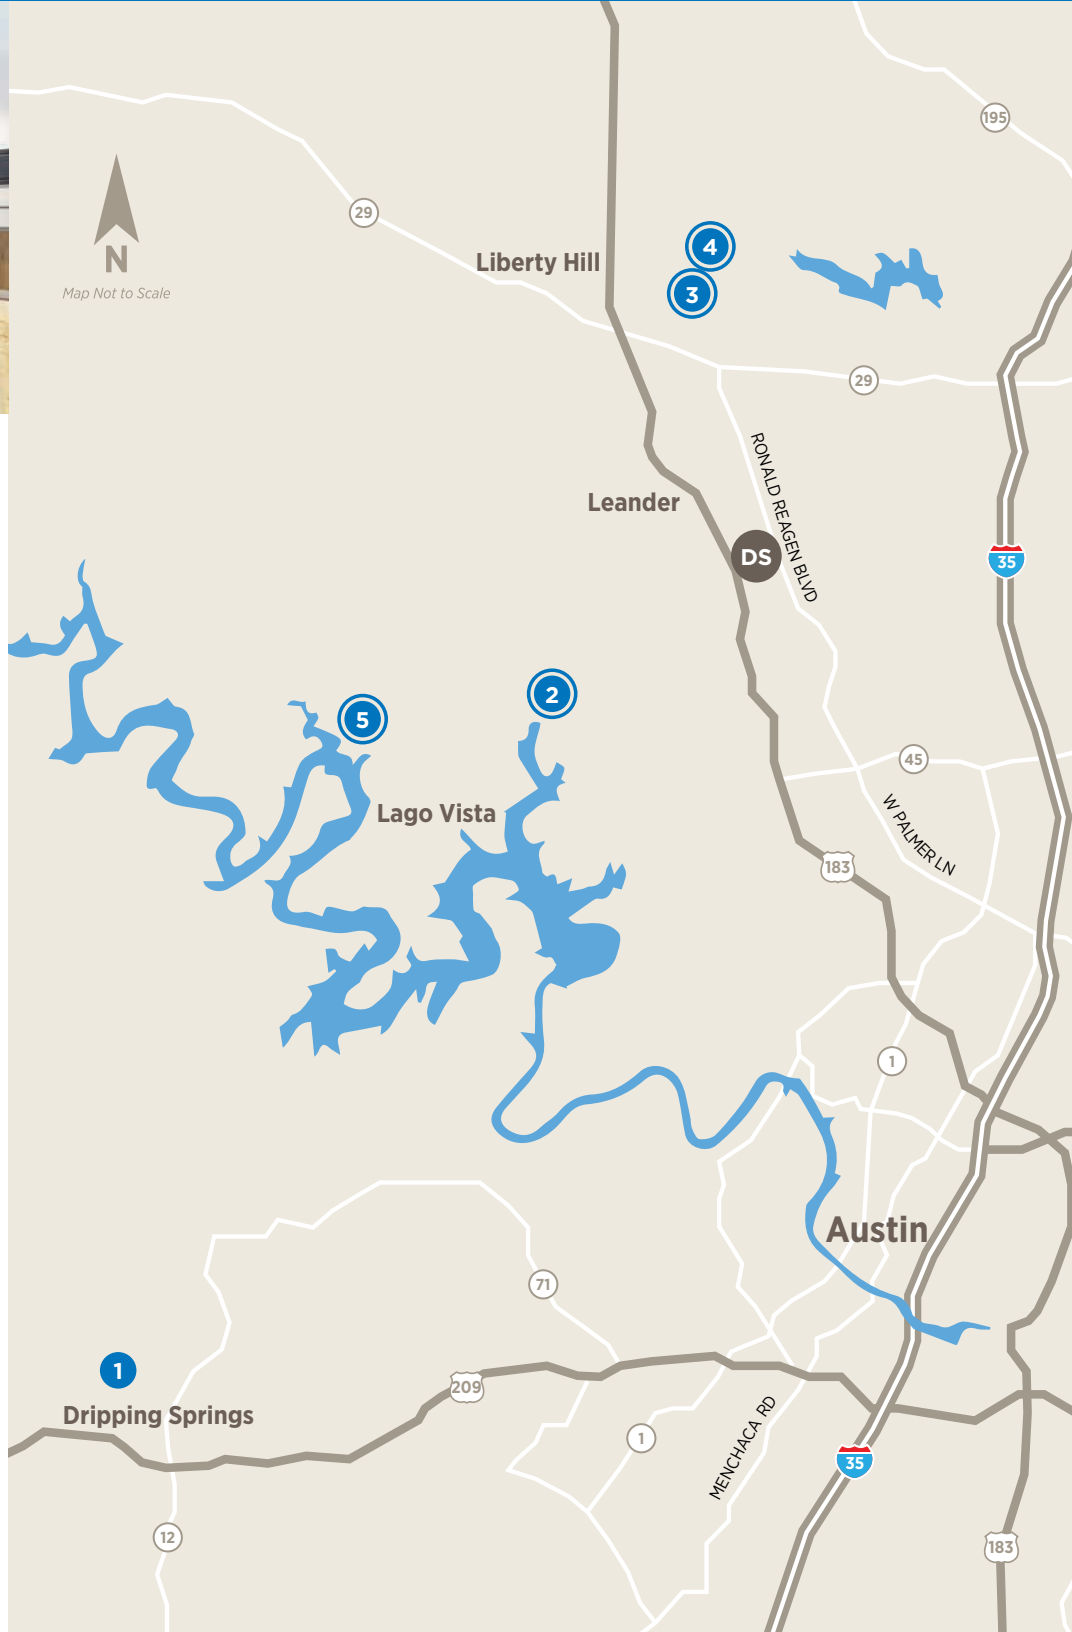

MAP GUIDE TO TOLL BROTHERS COMMUNITIES IN THE AUSTIN AREA

DS **AUSTIN DESIGN STUDIO**
 1320 Arrow Point Dr, Suite 401
 Cedar Park, TX 78613
 737-227-5730

1 **ESPERANZA**
 166 Prairie Clover Dr
 Dripping Springs, TX 78620
 0.75 acre home sites

2 **TRAVISSO**
 1837 Ficuzza Wy
 Leander, TX 78641
 Capri Collection—50-foot-wide home sites
 Siena Collection—60-foot-wide home sites
 Naples Collection—70-foot-wide home sites
 Florence Collection—80+foot-wide home sites

3 **TOLL BROTHERS AT SANTA RITA RANCH**
 528 Exploration Cr
 Liberty Hill, TX 78628
 70-foot-wide home sites

4 **REGENCY AT SANTA RITA RANCH**
55+ 500 Sweetgrass Ct
 Liberty Hill, TX 78642
 Garden Collection—50-foot-wide home sites
 Meadow Collection—60-foot-wide home sites
 Orchard Collection—70-foot-wide home sites

5 **LAKESIDE AT TESSERA**
 Coming Soon

○ = AMENITIES/RESORT

○55+ = ACTIVE ADULT COMMUNITY